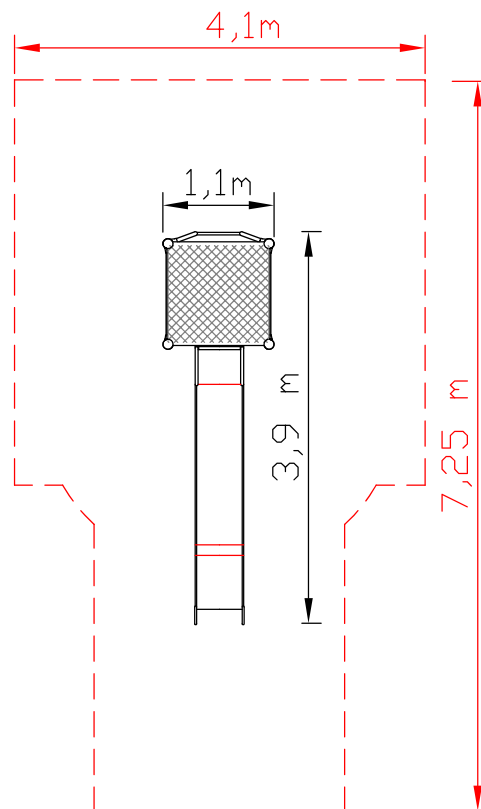

ref. 200302

TRANSFORMADOS
DUMYPARK

-  EN-1176
-  3-8
-  120 cm
-  24,5 m²
-  216 kg
-  Ok
-  3,20 m

Printed in  100%