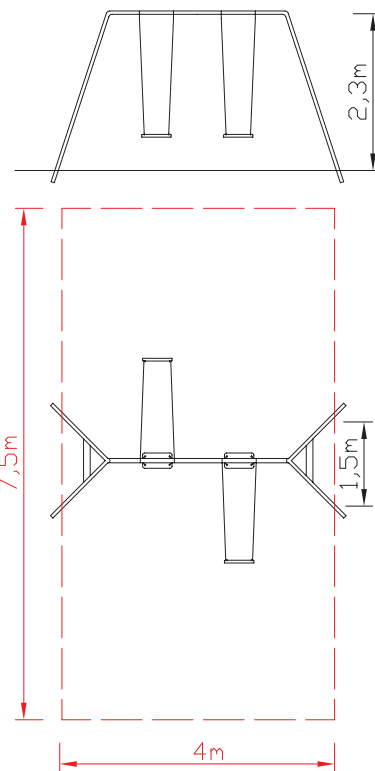

ref. 5/2

TRANSFORMADOS
DUMYPARK

-  EN-1176
-  1-12
-  134 cm
-  30 m²
-  46 kg
-  Ok

Printed in  100%