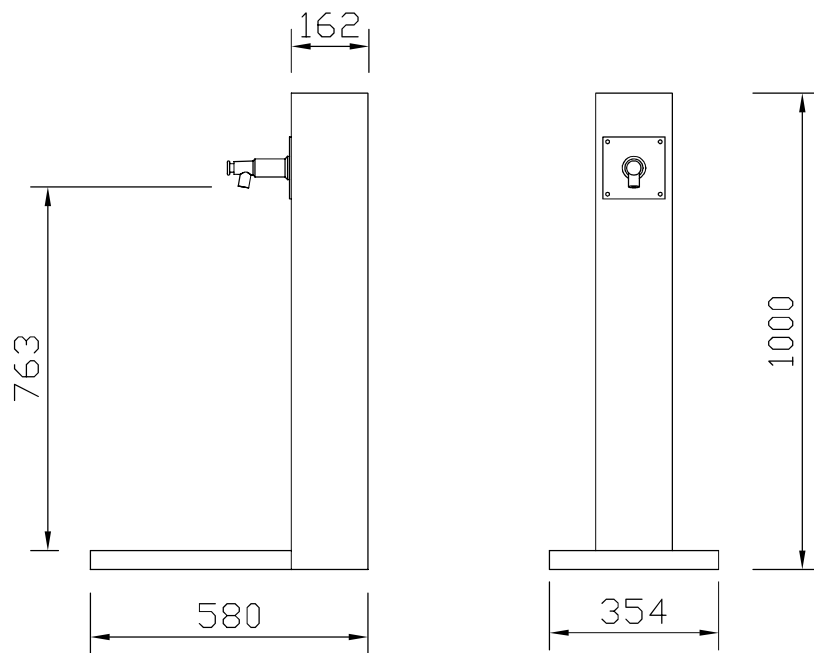

ref. 483

TRANSFORMADOS
DUMYPARK

-  32 kg
-  0,21 m³
-  Ok

Printed in  100%