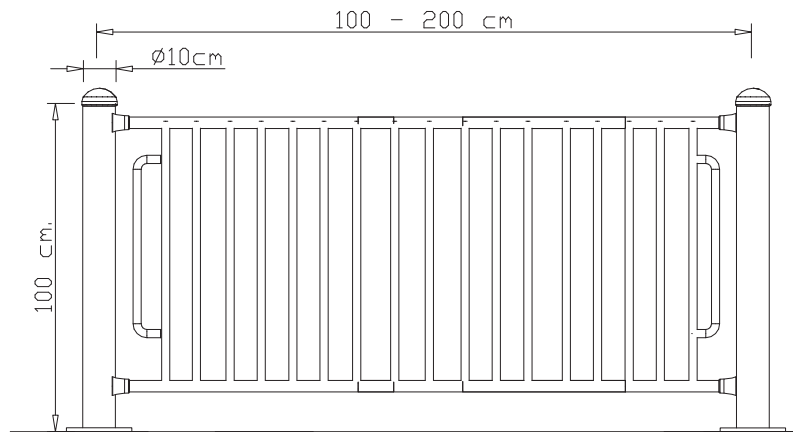

ref. 200393

TRANSFORMADOS
DUMYPARK

-  EN-1176
-  95 cm
-  15 kg/ml
-  Ok
-  

Printed in  100%