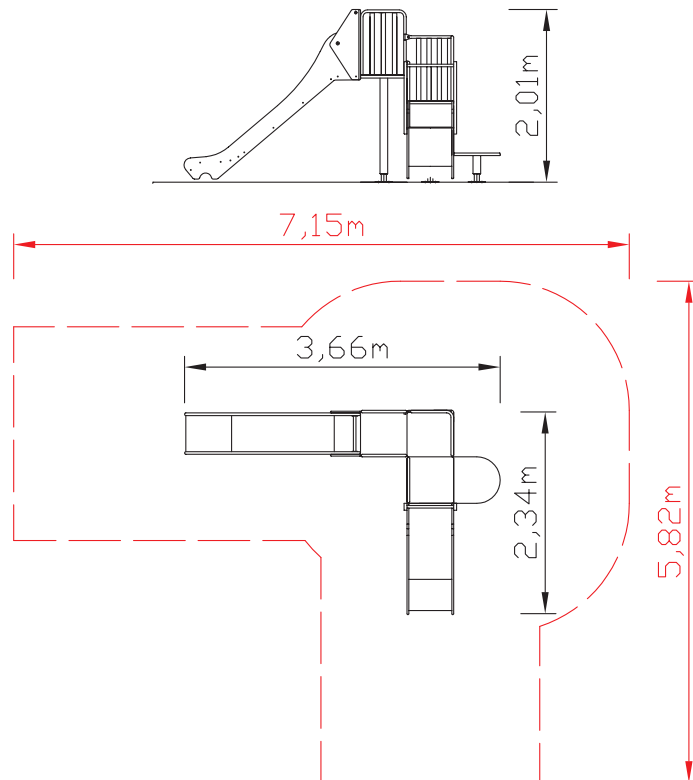

ref. 355

TRANSFORMADOS
DUMYPARK

-  EN-1176
-  2-8
-  120 cm
-  27,0 m²
-  151 kg
-  Ok

Printed in  100%