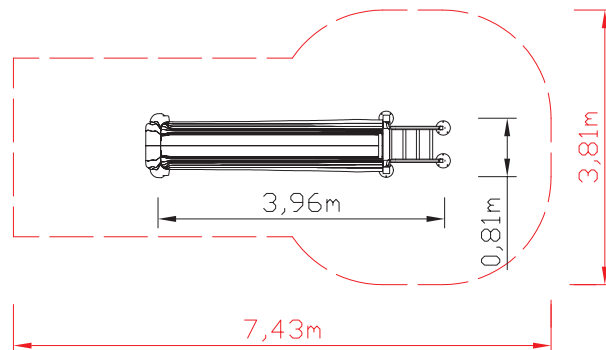

ref. 354 M01

TRANSFORMADOS
DUMYPARK

-  EN-1176
-  3-8
-  120 cm
-  21,8 m²
-  64 kg
-  Ok
- 

Printed in  100%