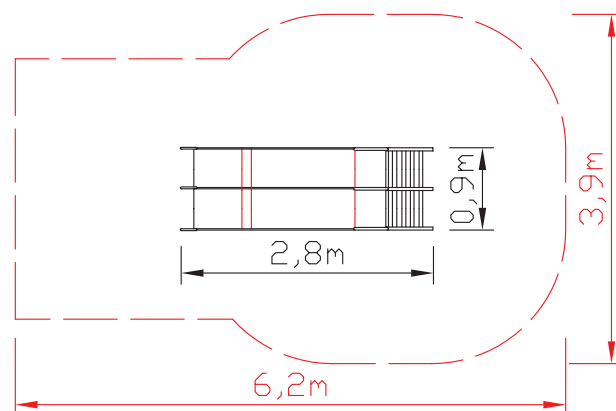

ref. 253

TRANSFORMADOS
DUMYPARK

-  EN-1176
-  3-8
-  120 cm
-  21,0 m²
-  106 kg
-  Ok
- 

Printed in  100%