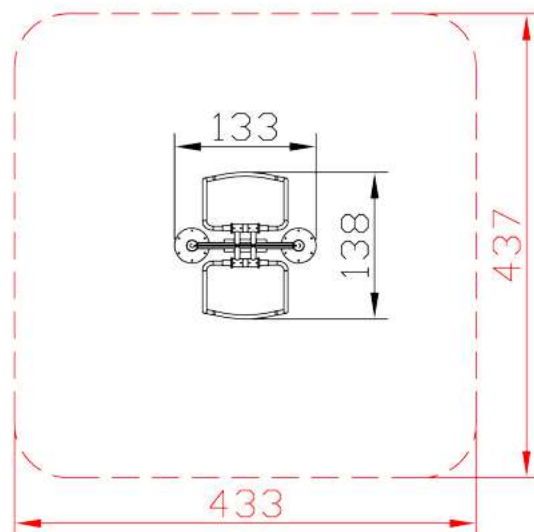

ref. 200806

TRANSFORMADOS
DUMYPARK

-  EN-1176
-  +55
-  84 kg
-  1,54 m³
-  Ok
- 

Printed in  100%