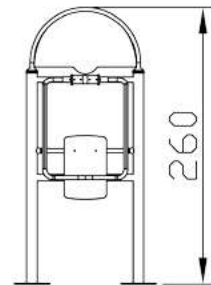

ref. 200806

TRANSFORMADOS
DUMYPARK

-  EN-1176
-  +55
-  84 kg
-  1,54 m³
-  Ok
- 

Printed in  100%