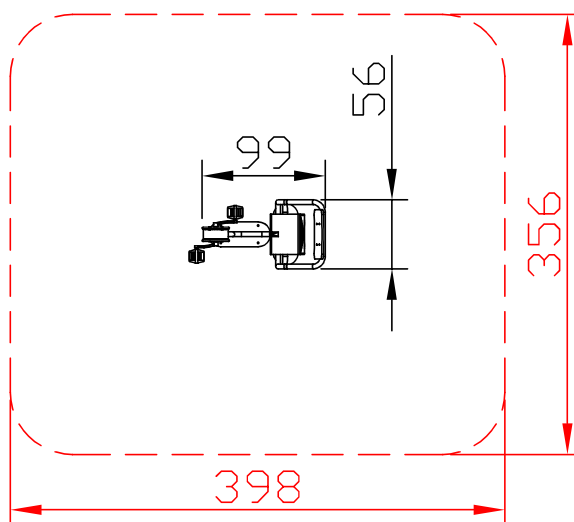

ref. 200805

TRANSFORMADOS
DUMYPARK

EN-1176

+55

33 kg

0,44 m³

Ok

Printed in 100%