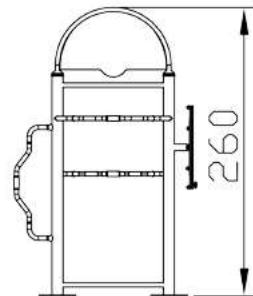

ref. 200803

TRANSFORMADOS
DUMYPARK

-  EN-1176
-  +55
-  80 kg
-  1,50 m³
-  Ok
-  Ok

Printed in  100%