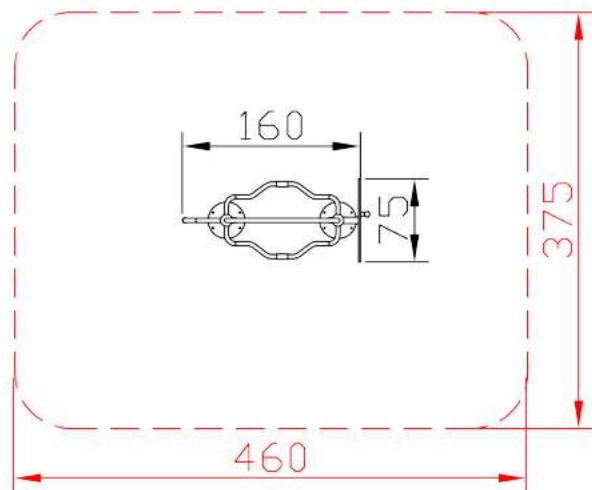

ref. 200803

TRANSFORMADOS
DUMYPARK

-  EN-1176
-  +55
-  80 kg
-  1,50 m³
-  Ok
-  Ok

Printed in  100%