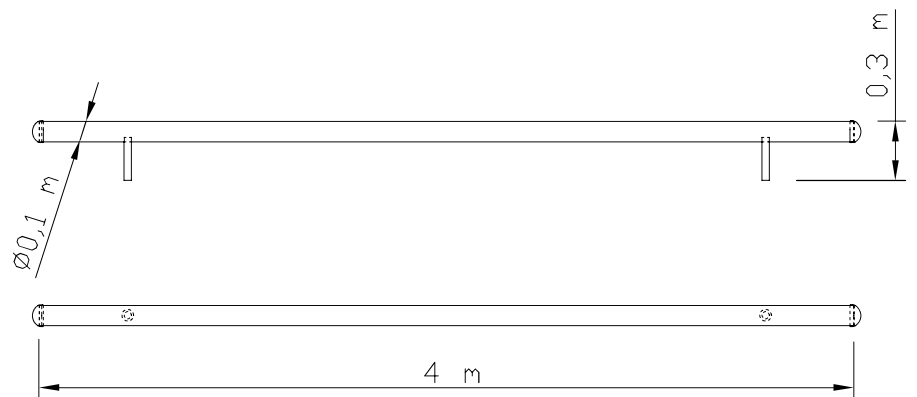

ref. 200501

TRANSFORMADOS
DUMYPARK

-  +16
-  32 kg
-  0,28 m³
-  Ok

Printed in  100%