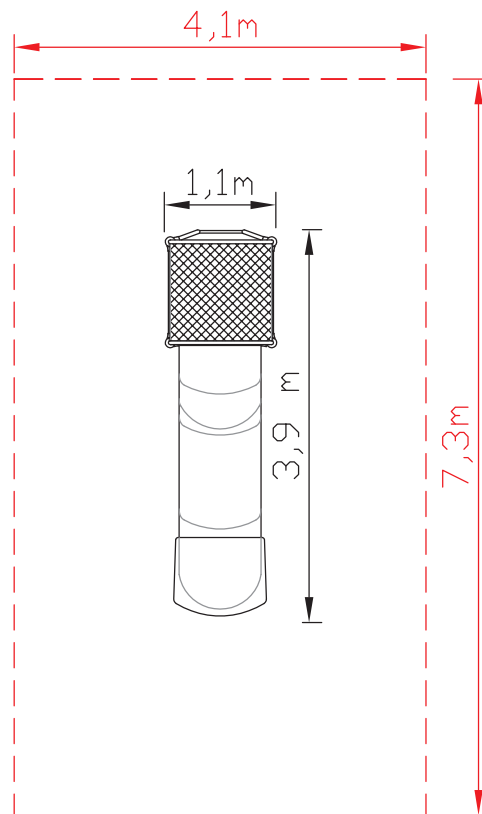

ref. 200303

TRANSFORMADOS
DUMYPARK

-  EN-1176
-  3-8
-  120 cm
-  27,8 m²
-  270 kg
-  Ok
-  3,20 m

Printed in  100%