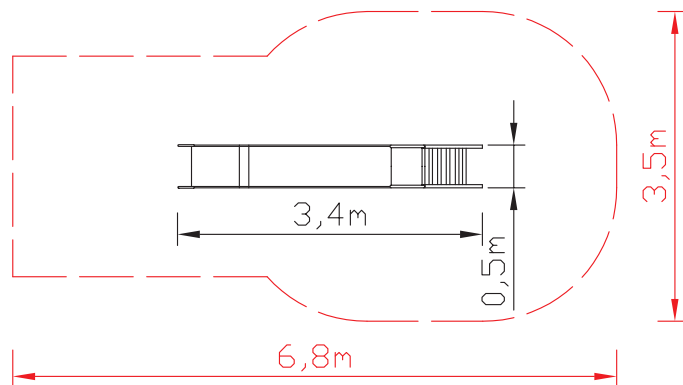

ref. 122

TRANSFORMADOS
DUMYPARK

-  EN-1176
-  3-12
-  158 cm
-  20,0 m²
-  64 kg
-  Ok
- 

Printed in  100%